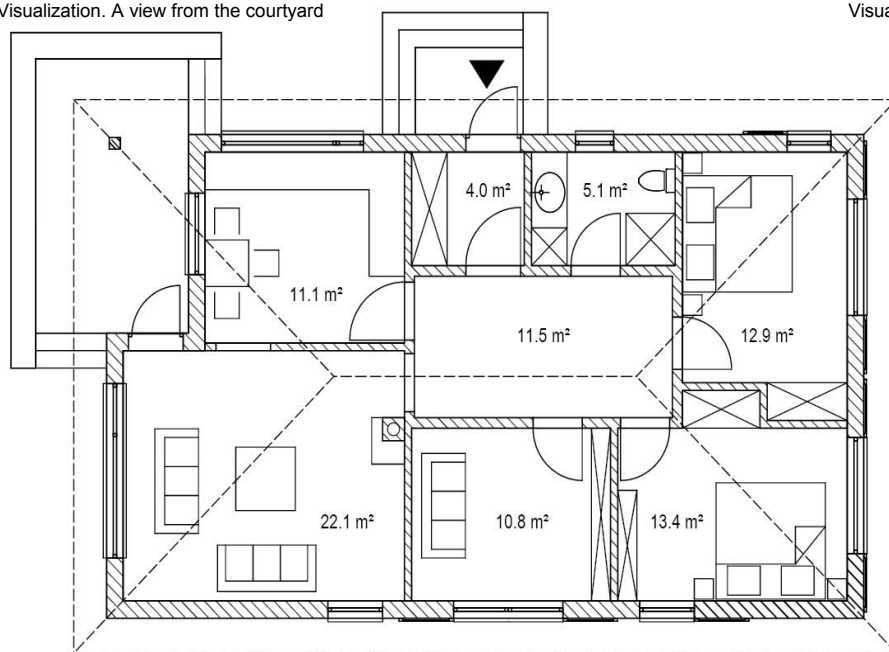

DZĪVOJAMĀ MĀJA 94 m²

Visualization. A view from the courtyard

Visualization. A view from the courtyard

Plan

Total: 99,9 m²

A view from the street